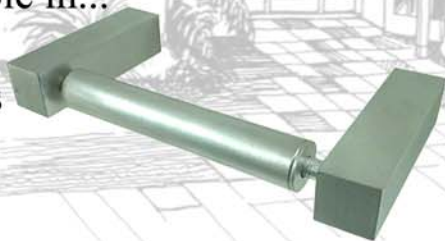

Newsletter

Devon Quad Range

Introducing one of the recent additions to the Devon Range of door, cabinet and bathroom hardware.

Crafted from solid brass.
For durability and long life.

Comes available in...

Satin Chrome
Polished Brass
Chrome Plate
Bronze

The Quad range allows you to have the same design throughout. Allowing door lever furniture grip handles, cabinet handles, and an extensive range of bathroom accessories.

Items available:

Wall shelf

Robe hook

Soap Dish

Toilet roll holder

Single towel rail

Double towel rail

Lever handle